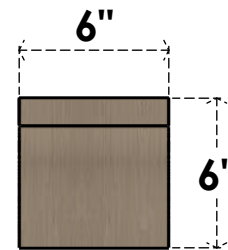

ITEM NUMBER: CORU06X06X06STORCPR

6"W X 6"D X 6"H SERIES 1 WIDE STOCKPORT ROUGH CEDAR TIMBERTHANE
FAUX WOOD CORBEL, PRIMED

SIDE PROFILE

FRONT PROFILE

ISOMETRIC

EKENA MILLWORK
2300 WEST MAIN ST.
CLARKSVILLE, TX 75426
TOLL FREE: 866-607-0453
WWW.EKENAMILLWORK.COM