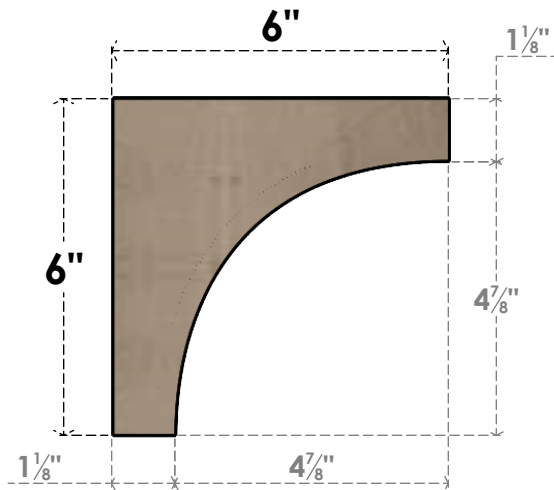

ITEM NUMBER: CORU06X06X06STORCPR

6"W X 6"D X 6"H SERIES 1 WIDE STOCKPORT ROUGH CEDAR TIMBERTHANE
FAUX WOOD CORBEL, PRIMED

SIDE PROFILE

FRONT PROFILE

ISOMETRIC

EKENA MILLWORK
2300 WEST MAIN ST.
CLARKSVILLE, TX 75426
TOLL FREE: 866-607-0453
WWW.EKENAMILLWORK.COM

NOTES

1. INSTALLATION TO BE COMPLETED IN ACCORDANCE WITH MANUFACTURER'S SPECIFICATIONS.
2. DRAWING MAY NOT BE TO SCALE
3. THIS DRAWING IS INTENDED FOR DESIGN AND PLANNING PURPOSES ONLY.
4. ALL INFORMATION CONTAINED HEREIN WAS CURRENT AT THE TIME OF DEVELOPMENT BUT MUST BE REVIEWED AND APPROVED BY THE PRODUCT MANUFACTURER TO BE CONSIDERED ACCURATE.
5. TIMBERTHANE ARCHITECTURAL PRODUCTS ARE MADE FROM HIGH DENSITY URETHANE AND COME FACTORY PRIMED