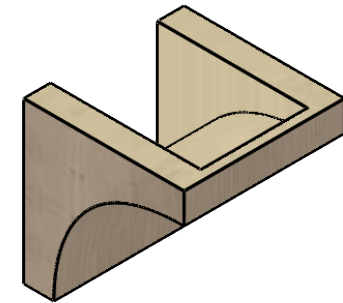

ITEM NUMBER: CORU06X06X06STORCPR

6"W X 6"D X 6"H SERIES 1 WIDE STOCKPORT ROUGH CEDAR TIMBERTHANE
FAUX WOOD CORBEL, PRIMED

SIDE PROFILE

FRONT PROFILE

ISOMETRIC

EKENA MILLWORK
2300 WEST MAIN ST.
CLARKSVILLE, TX 75426
TOLL FREE: 866-607-0453
WWW.EKENAMILLWORK.COM